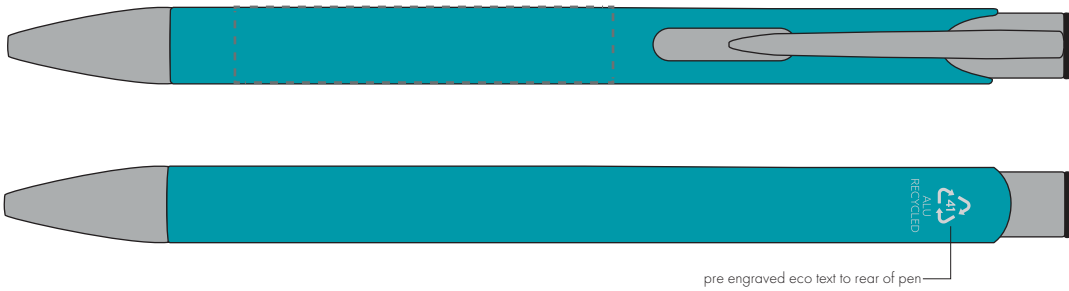

Your Ref:
Our Ref:

Quantity:
Version: 1

Product Code: TPC982001
Product Colour: TEAL

PRINTING CONCERNS:

We stock this item in the following colours

**PANTONE REFERENCE(S)**

● Engrave

ARTWORK SCALE 100%

ARTWORK SCALE 100%
Flat Engrave Area:
50mm x 10mm

Product Image for visualisation
- colours may vary

The dashed line is to demonstrate print area and will not appear on your printed item

PLEASE NOTE:

- All colours including print and product are for visual purposes only and should not be regarded as the actual colour of the product and print.
- Some products may vary from batch to batch and may differ from previous orders.
- The colour and texture of a product can also have an effect on the final print colour.
- By approving this order we accept that you understand these terms.